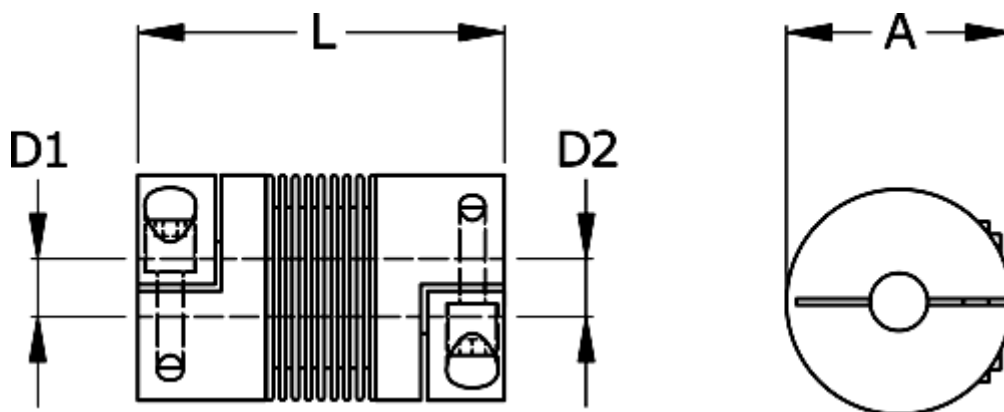

# Data Sheet

Article number: 3330200200381212

Description: Bellow coupling type 2 size20  
Length 38 mm, bore 12/12 mm

## Measures

A	= 25
D1	= 12
D2	= 12
L	= 38
Nom. torque NM (Tkn)	= 2